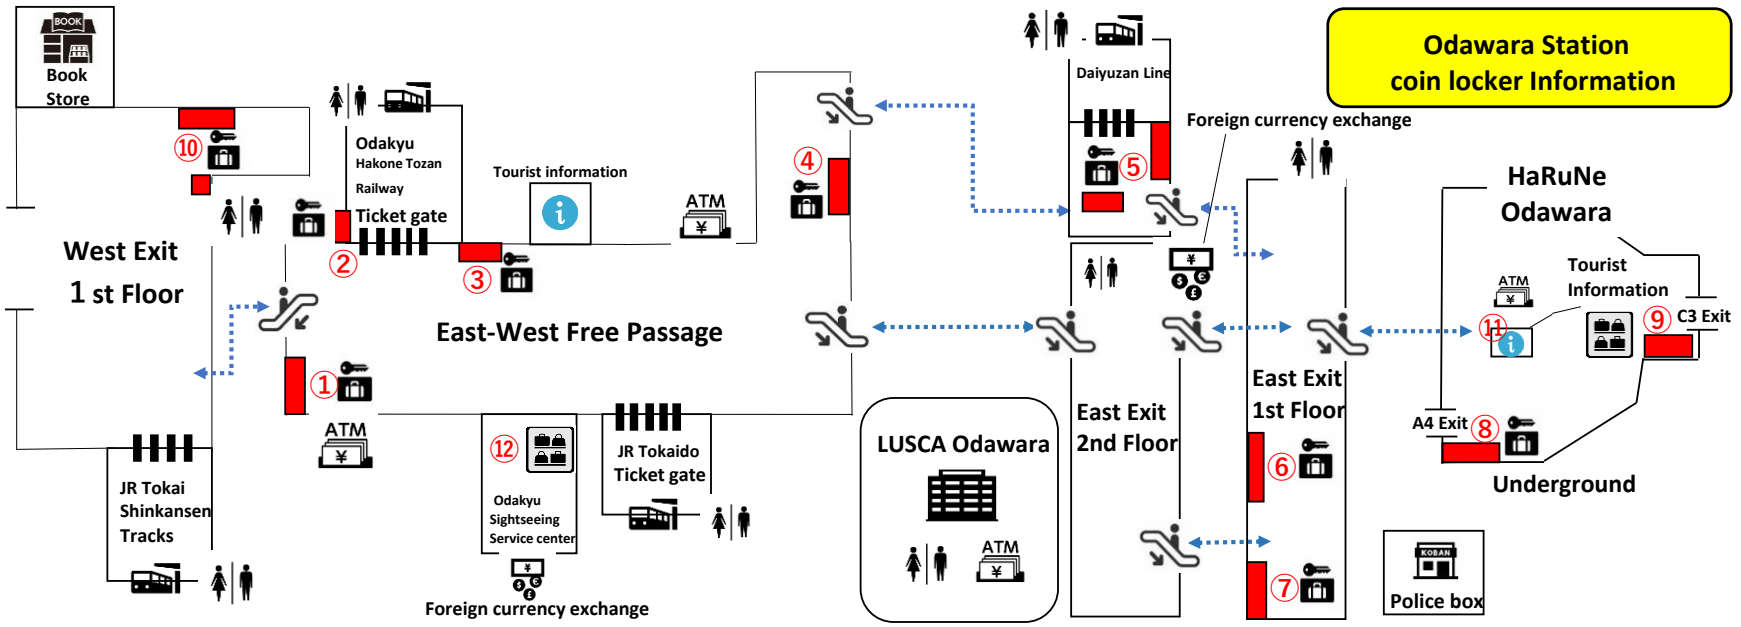

West Exit
Traffic
circle

**Odawara Station
coin locker Information**

Police box